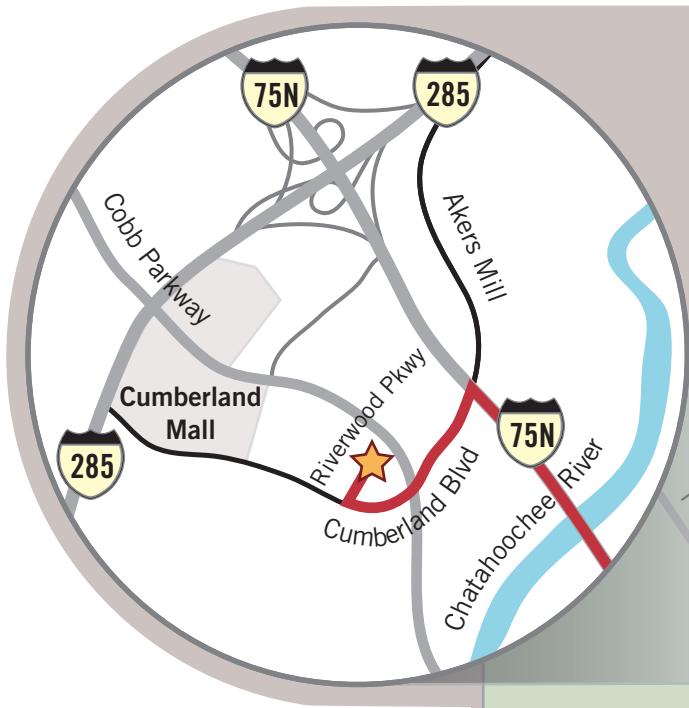

ATLANTA OFFICE MAP

DIRECTIONS Atlanta Office

3350 Riverwood Parkway
Suite 2050
Atlanta, Ga 30339
678.384.6700

From Hartsfield Airport

- Start out going NORTHEAST on N TERMINAL PKWY.
- Merge onto I-85 N toward I-75 N/ATLANTA.
- Take I-75 N/GA-401 N toward MARIETTA/CHATTANOOGA.
- Take the CUMBERLAND BOULEVARD exit, EXIT 258.
- Turn LEFT onto CUMBERLAND BLVD SE.
- Turn RIGHT onto RIVERWOOD PKWY SE.

End at 3350 Riverwood Pkwy SE,
Atlanta, GA 30339-6401

From 85N and 400N

- Take the 85 South or 400 South
- Merge onto I-285 W/GA
- Take the I-75 S exit, EXIT 20, toward ATLANTA.
- Take the CUMBERLAND BLVD exit on the LEFT.
- Turn RIGHT onto CUMBERLAND BLVD SE.
- Turn RIGHT onto RIVERWOOD PKWY SE.

End at 3350 Riverwood Pkwy SE Atlanta, GA 30339-6401